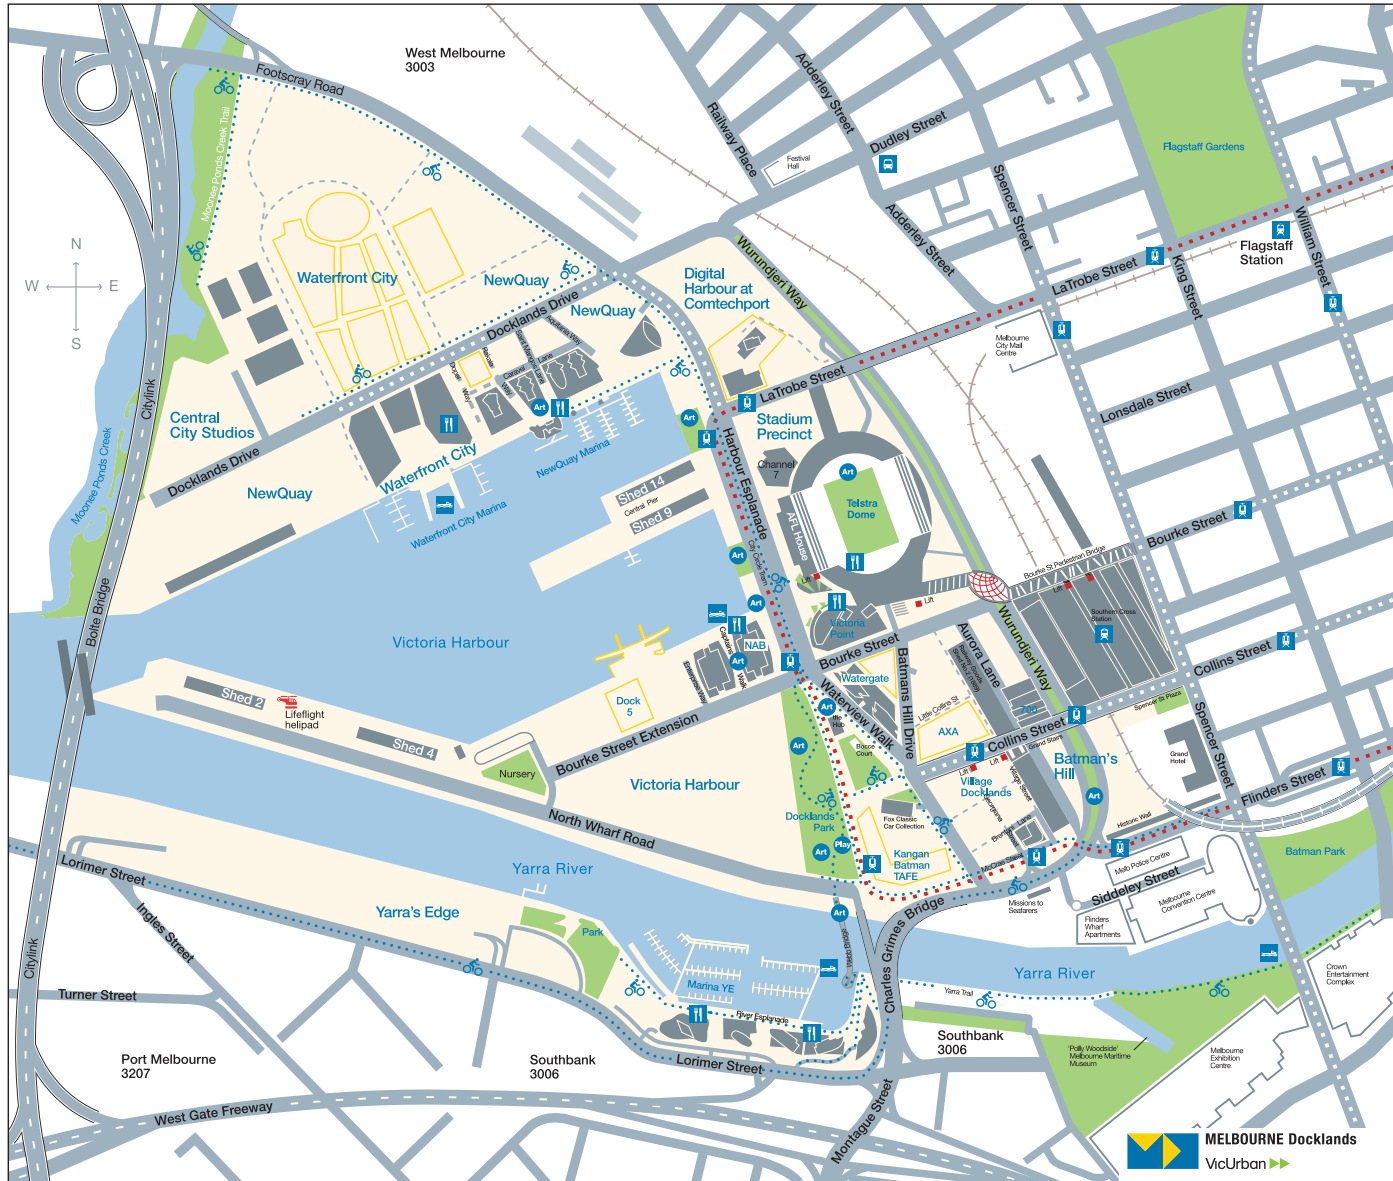

Docklands Visitor Map

- Under Construction >
- Restaurants >
- Bike Track >
- Tram Lines >
- Free City Circle Tram >
- Train Line >
- Yarra River Shuttle >
(Nov 06 - April 07)